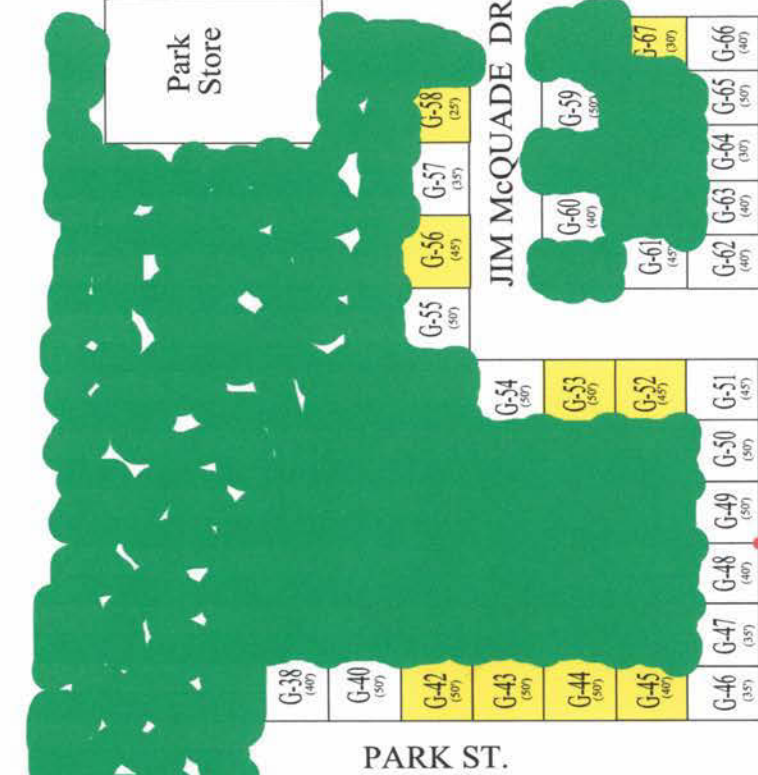

PAVILION
PLAYGROUND

← TO: MAIN ENTRANCE

← TO: P-AREA

← TO: A-B-C-CX AREA

BOURNE SCENIC PARK

G- AREA SITES 1-67