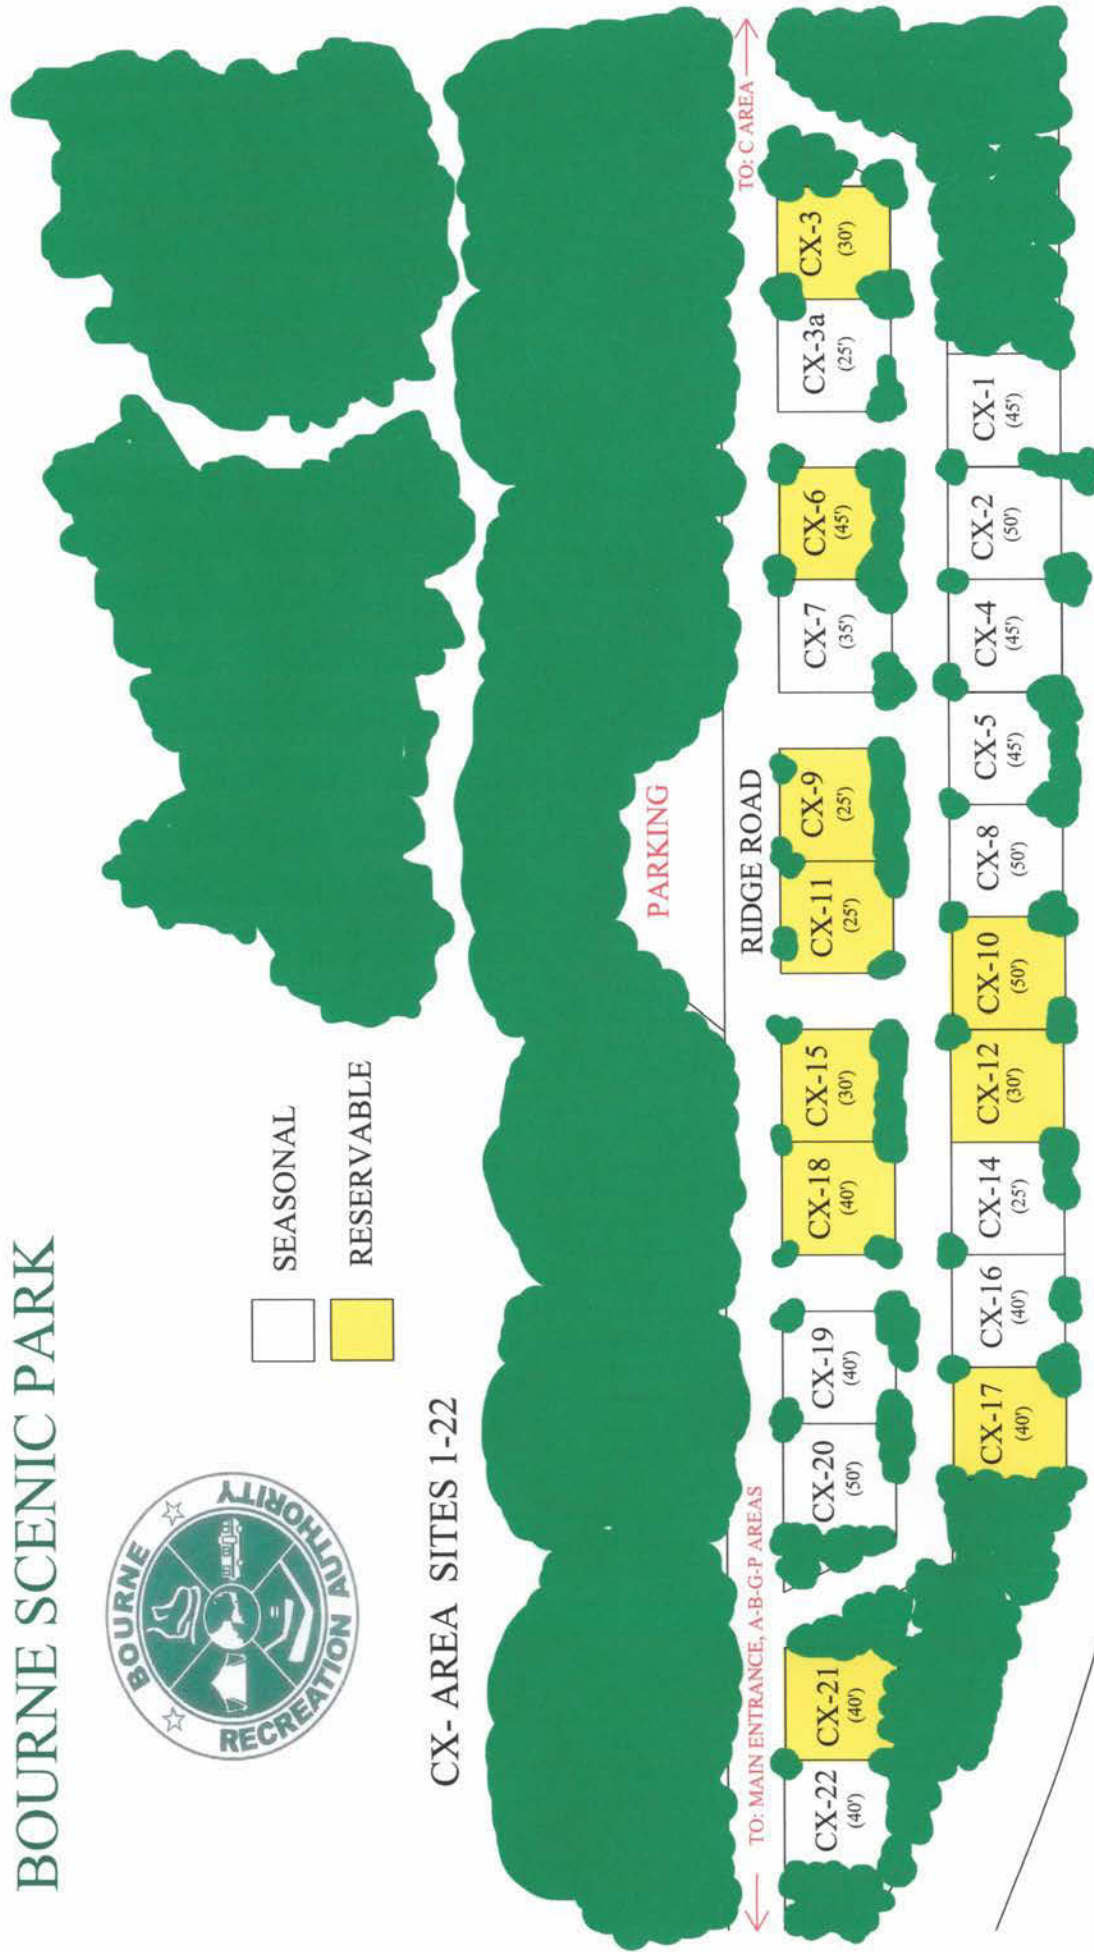

# BOURNE SCENIC PARK

- SEASONAL
- RESERVABLE

## CX- AREA SITES 1-22

CAPE COD CANAL